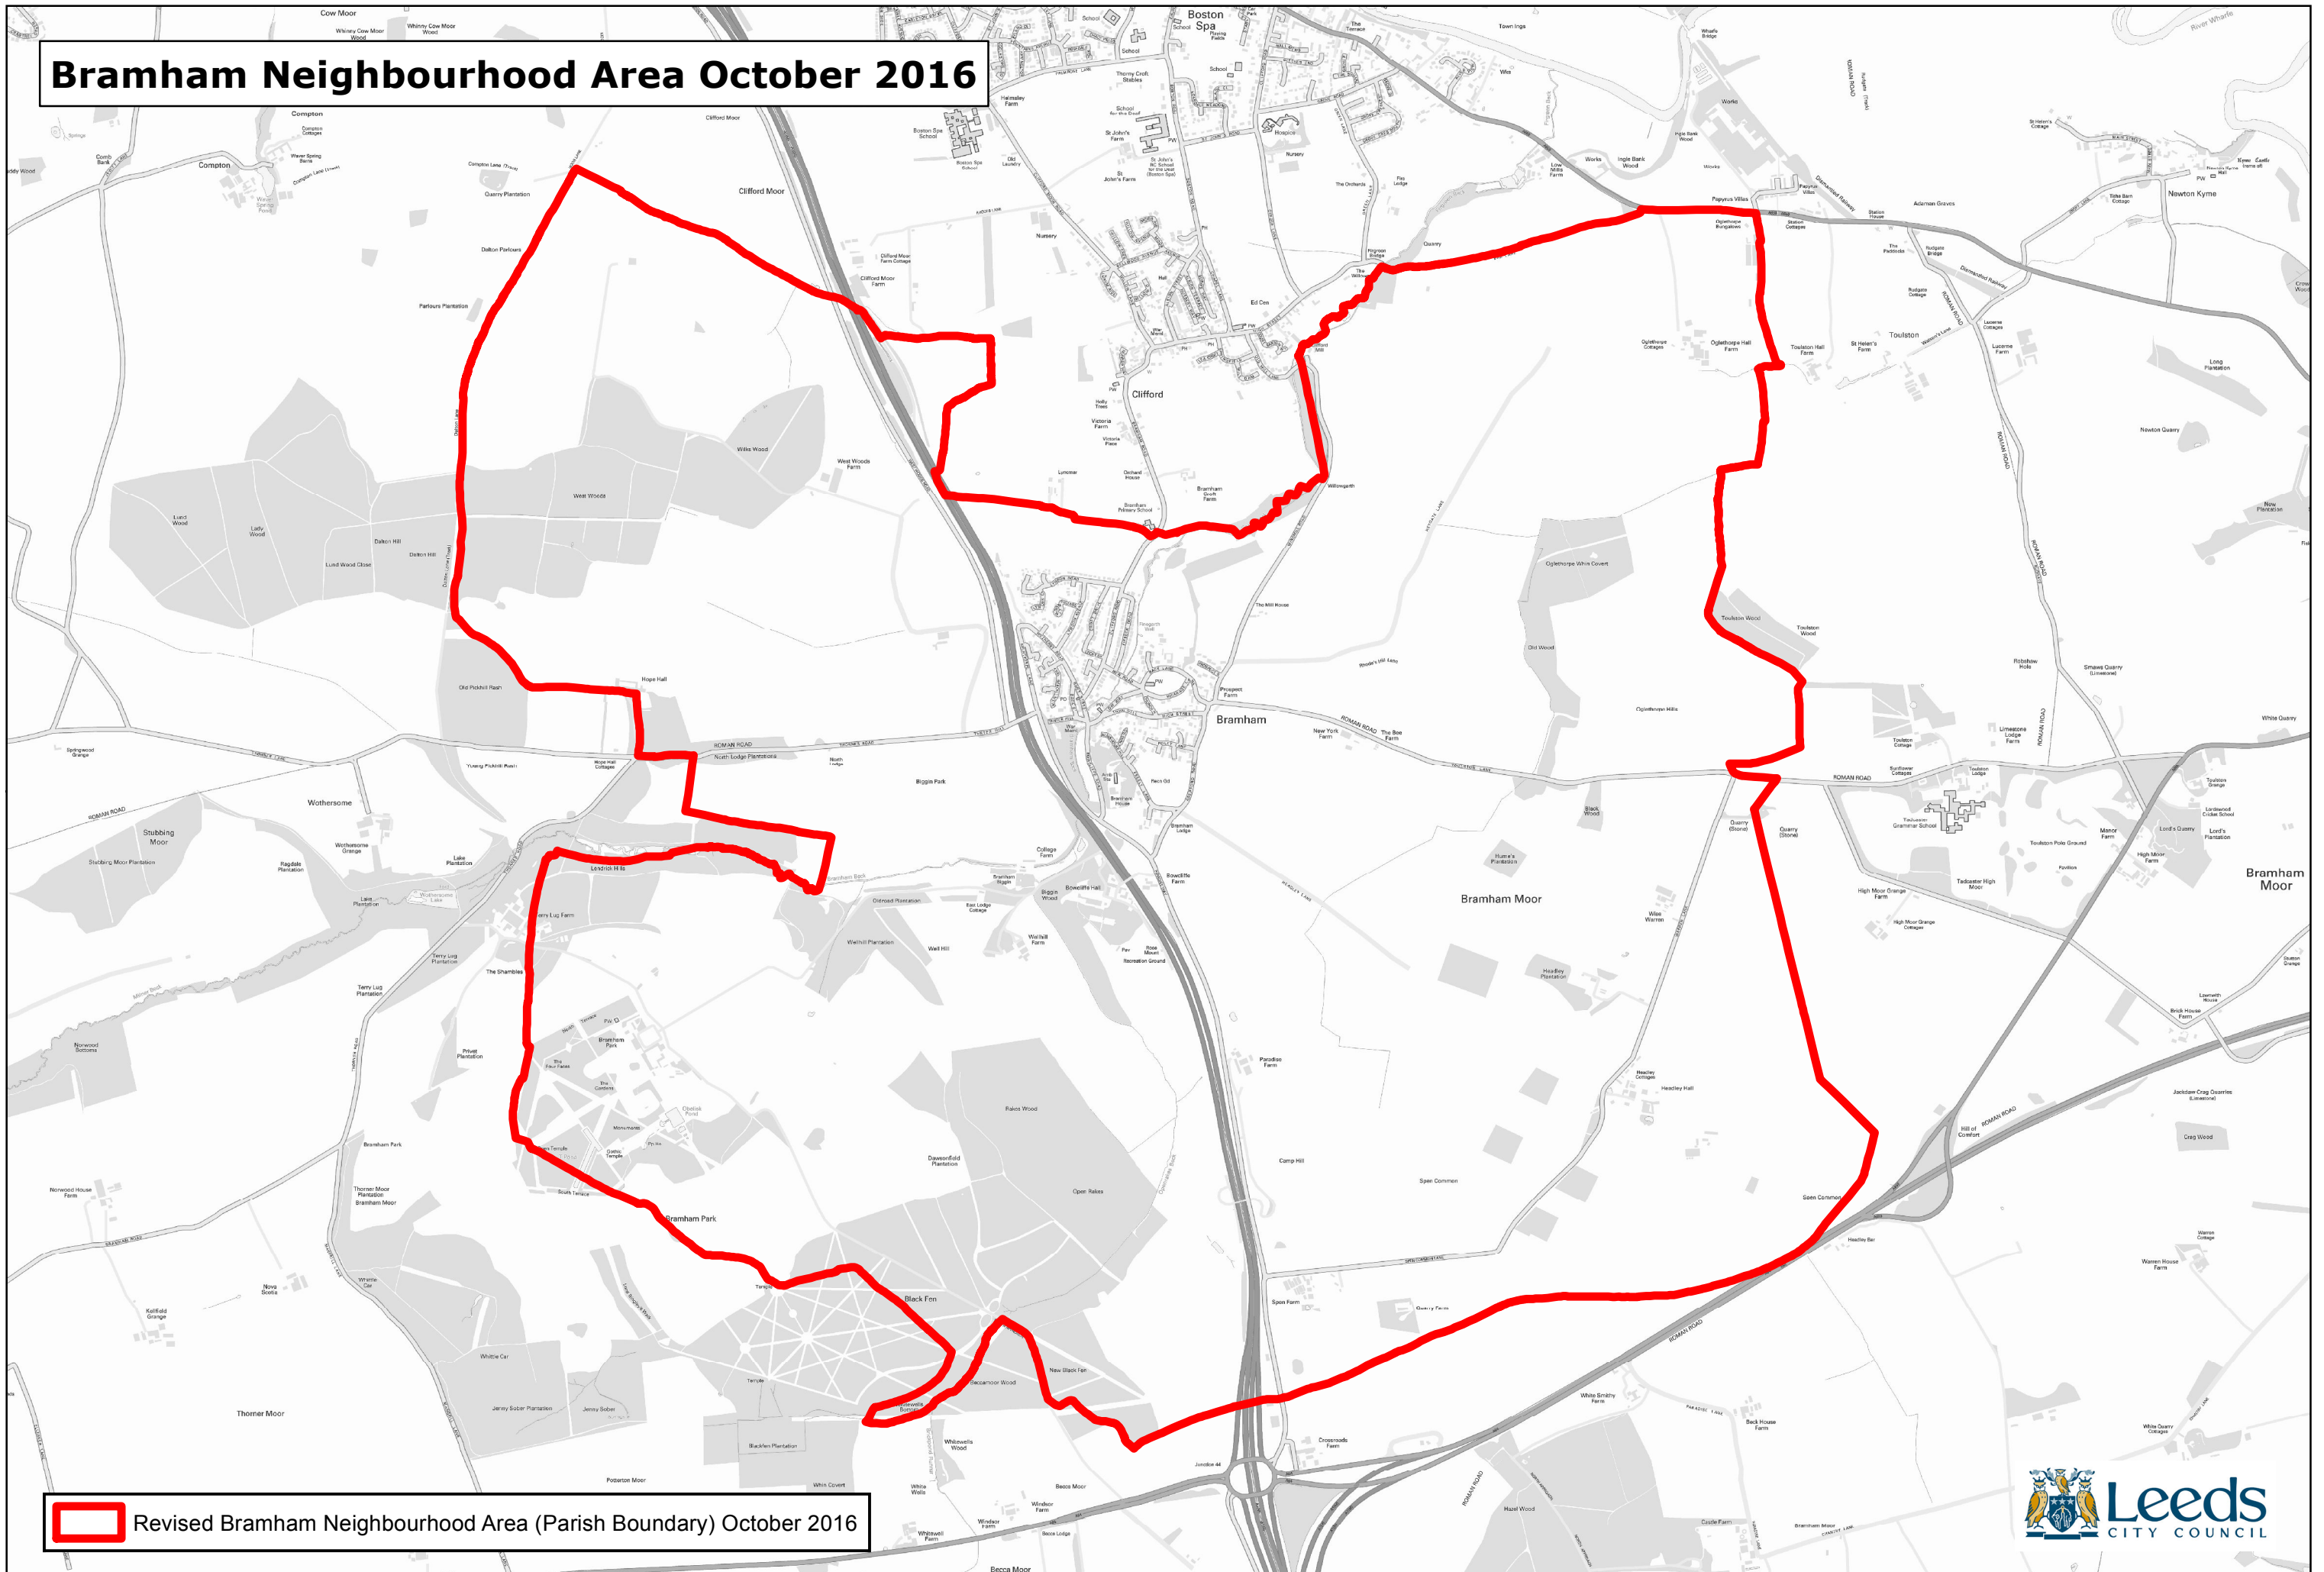

# Bramham Neighbourhood Area October 2016

 Revised Bramham Neighbourhood Area (Parish Boundary) October 2016